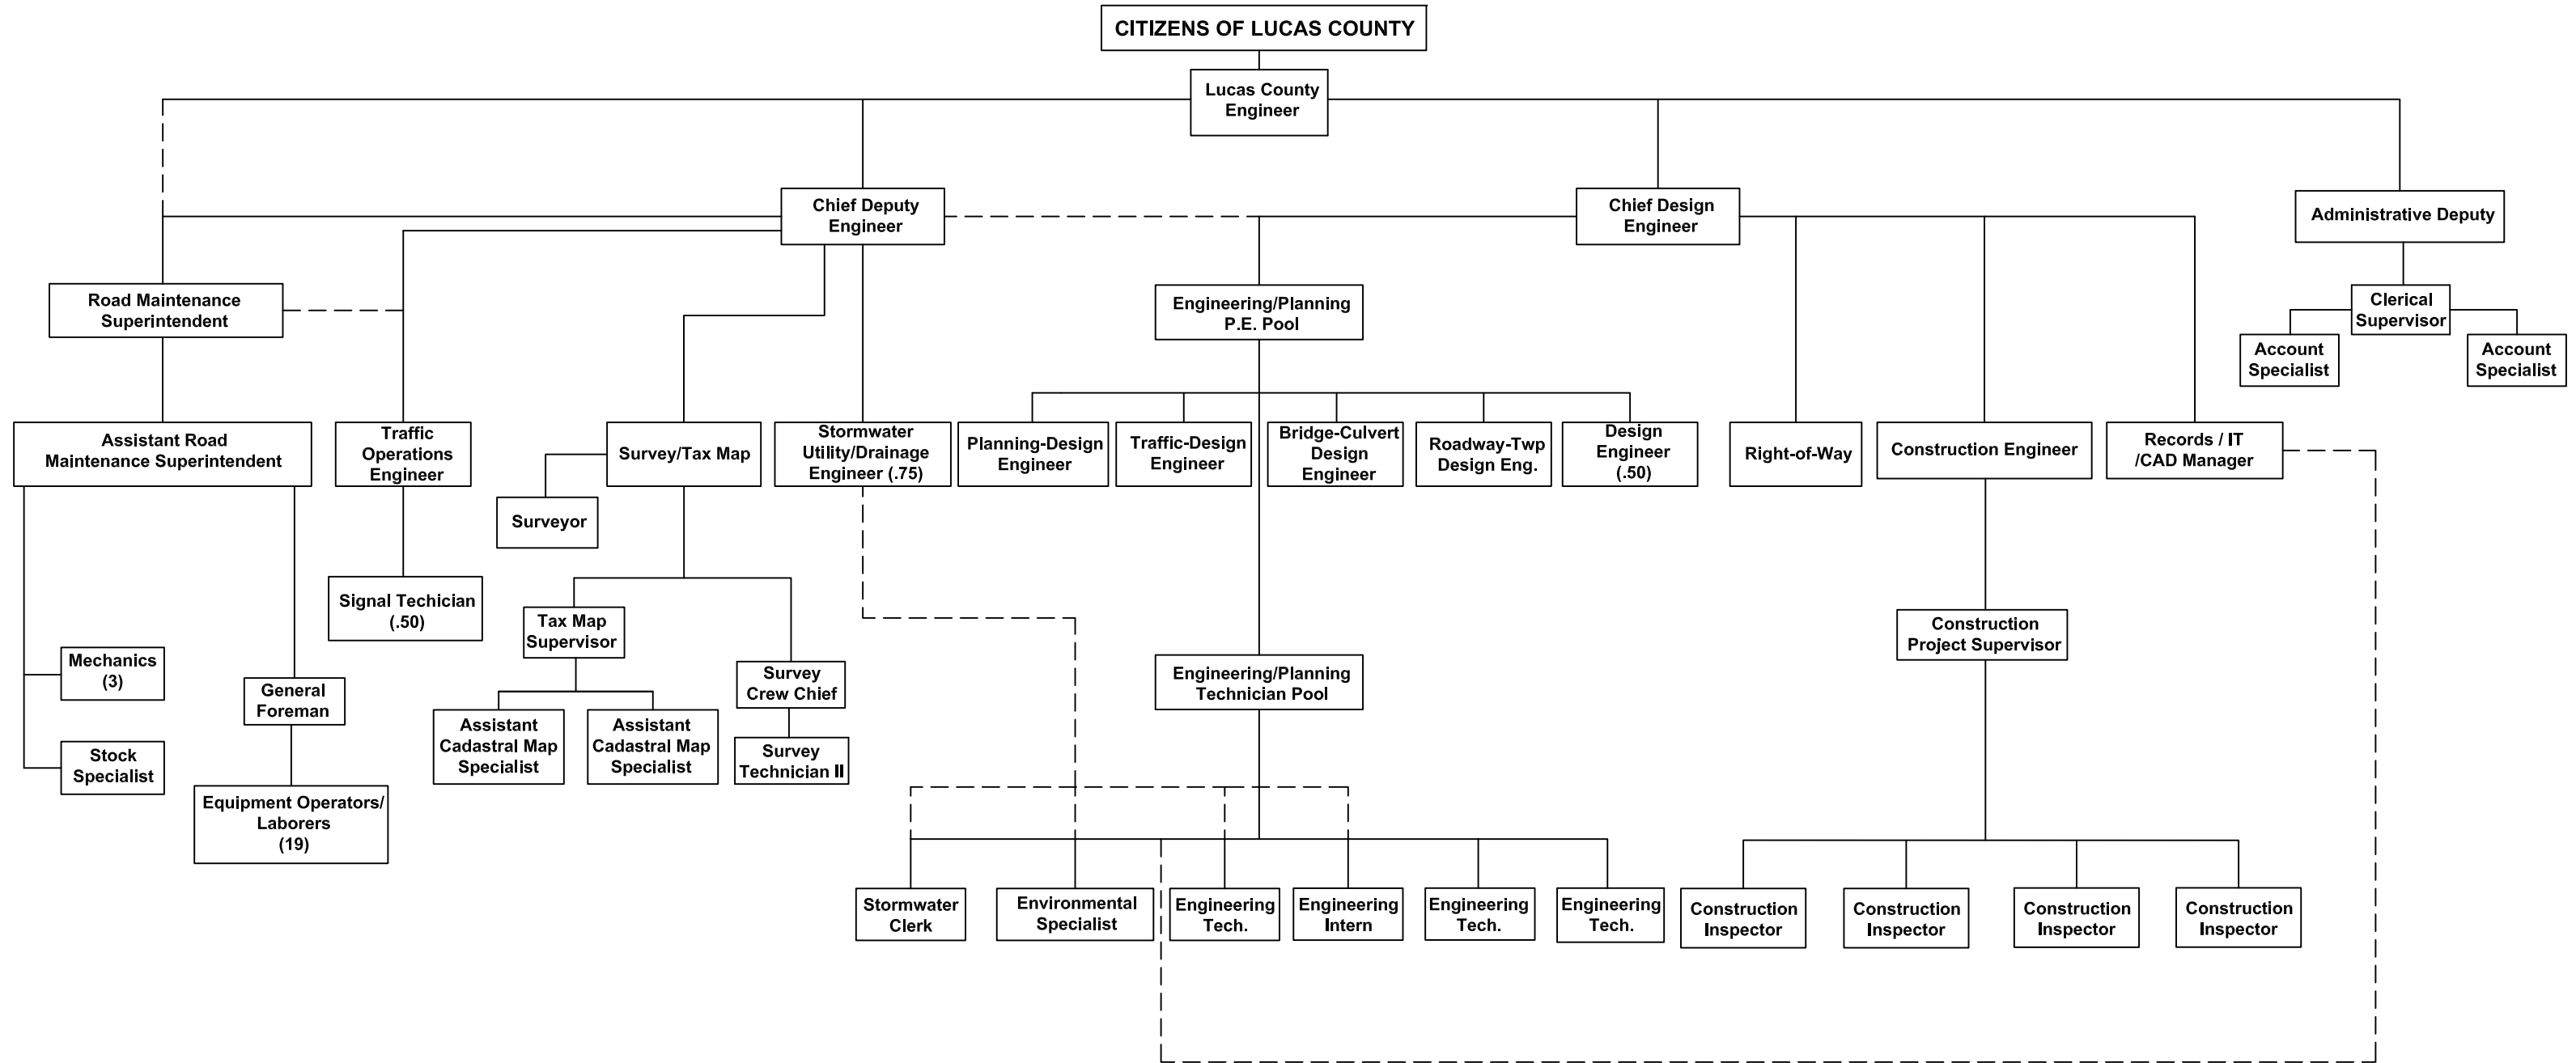

# LUCAS COUNTY ENGINEER'S OFFICE

## August 2017

\*Full-Time Employees = 58 and 3 Part Time Employees

\*Does not include the Lucas County Engineer