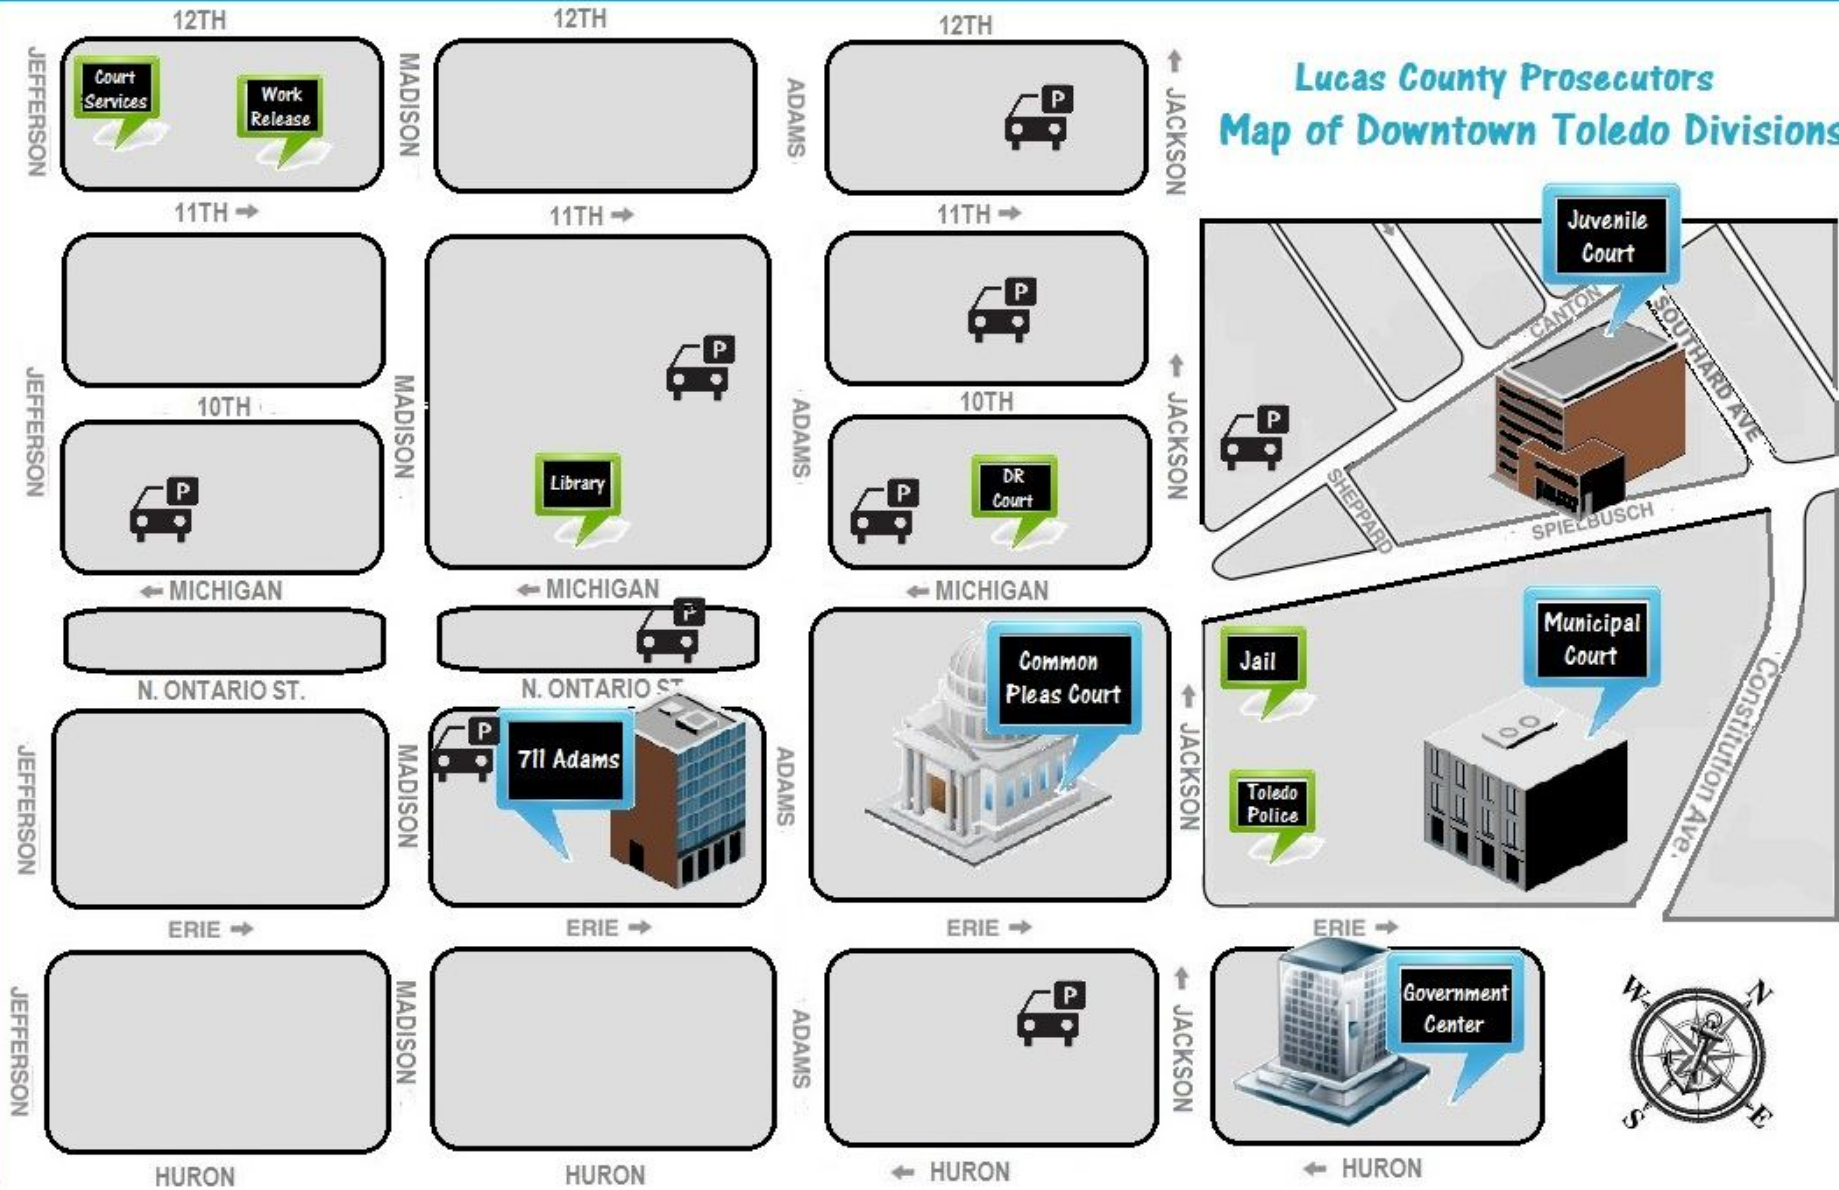

Lucas County Prosecutors Map of Downtown Toledo Divisions

711 Adams

Civil Division
Appellate Division

Common Pleas Court 700 Adams

Criminal Division
Victim Assistance (Main Office)
Grand Jury

Municipal Court 555 N. Erie

Preliminary Hearings
Victim Assistance/Kids Space

Juvenile Court 1801 Spielbusch

Juvenile Division
Victim Assistance (Juvenile)

One Government Center Suite 500

Tax Foreclosure